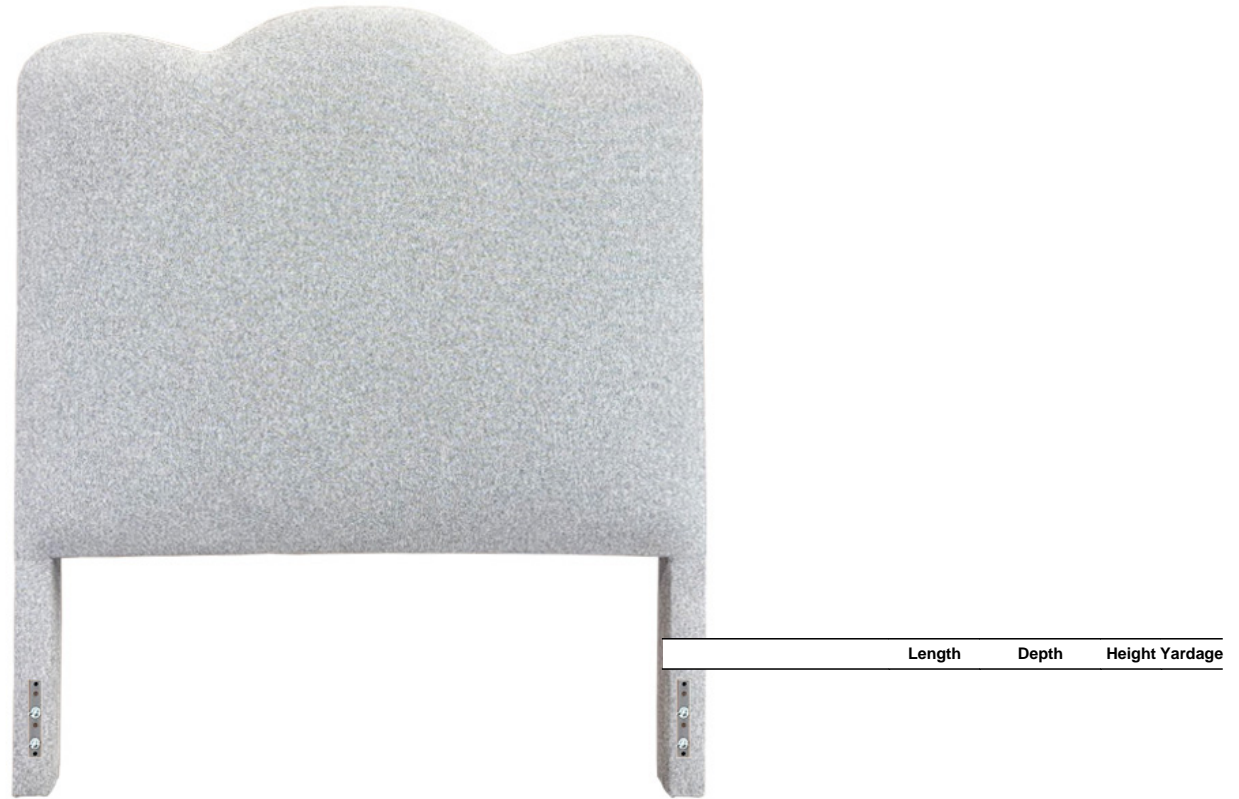

Style 483 (METAL BED FRAME HARDWARE, STANDARD MATTRESS WIDTH)