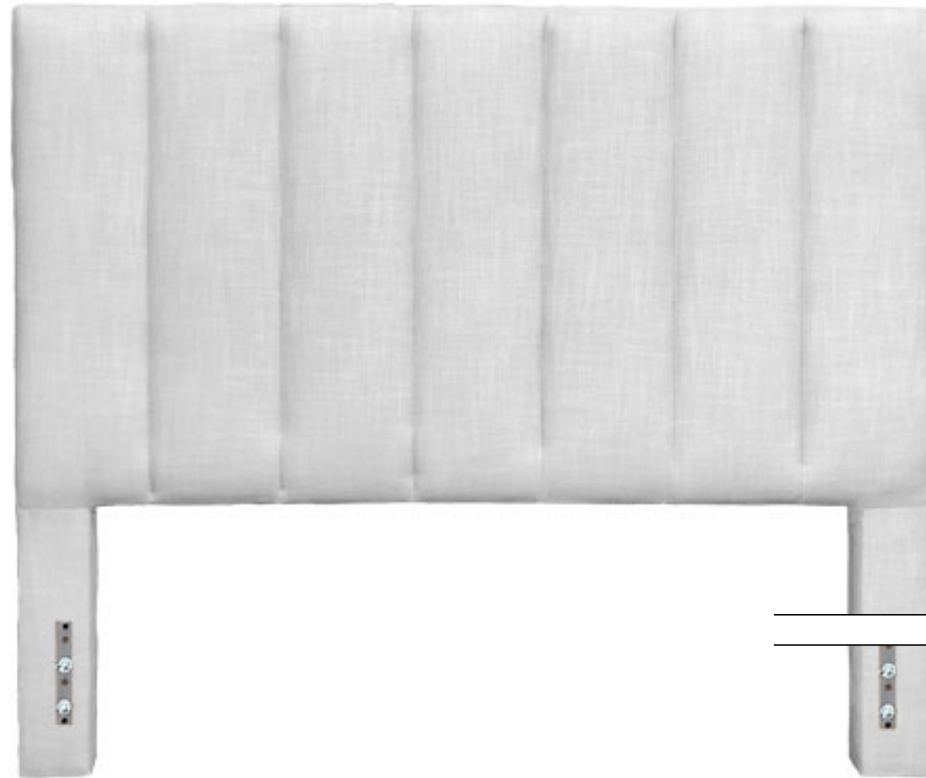

Style 473 (METAL BED FRAME HARDWARE, STANDARD MATTRESS WIDTH)

Length	Depth	Height	Yardage