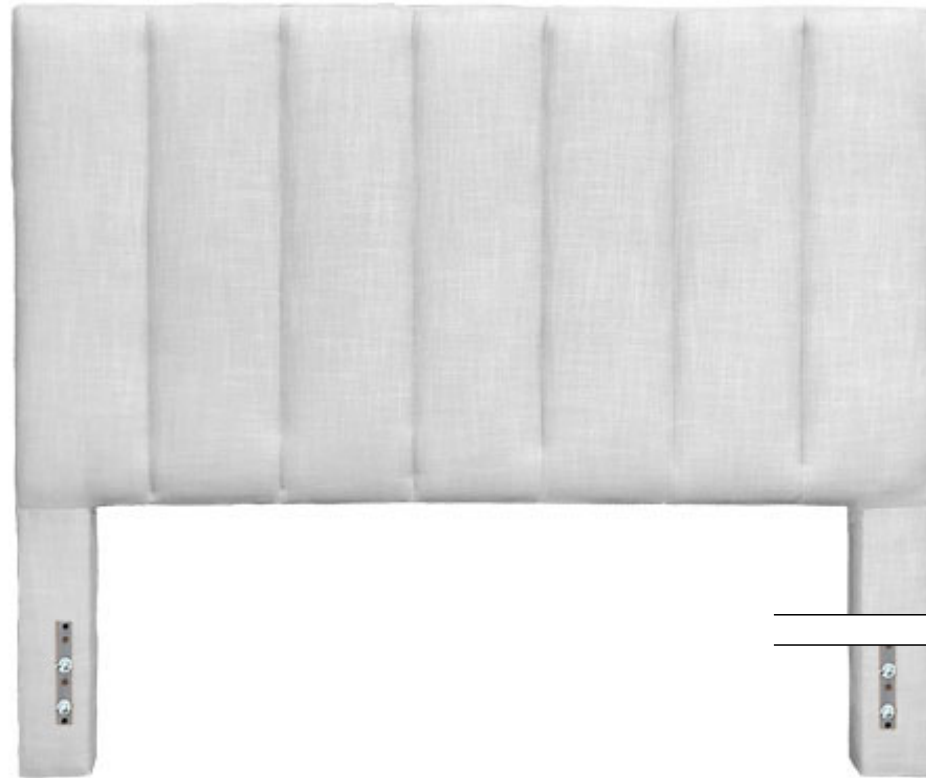

Style 470 (GOES WITH PWF UPHOLSTERED BED BASE)

Length	Depth	Height	Yardage