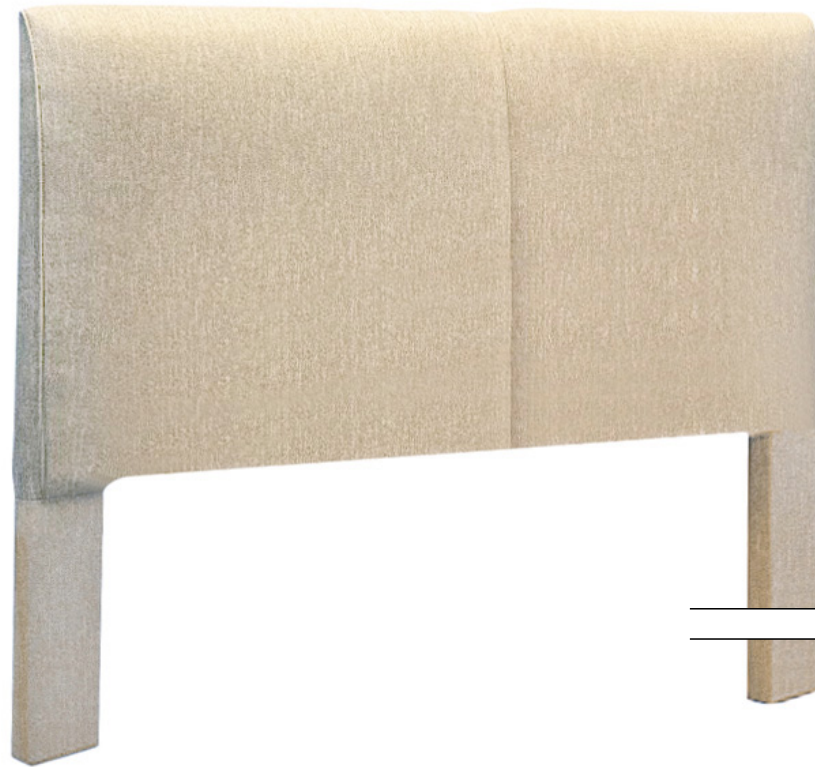

Length	Depth	Height	Yardage
--------	-------	--------	---------

Style 341 (WALL MOUNT, STANDARD MATTRESS WIDTH)

Length	Depth	Height Yardage
--------	-------	----------------

Style 342 (HARDWARE FREE, STANDARD MATTRESS WIDTH)