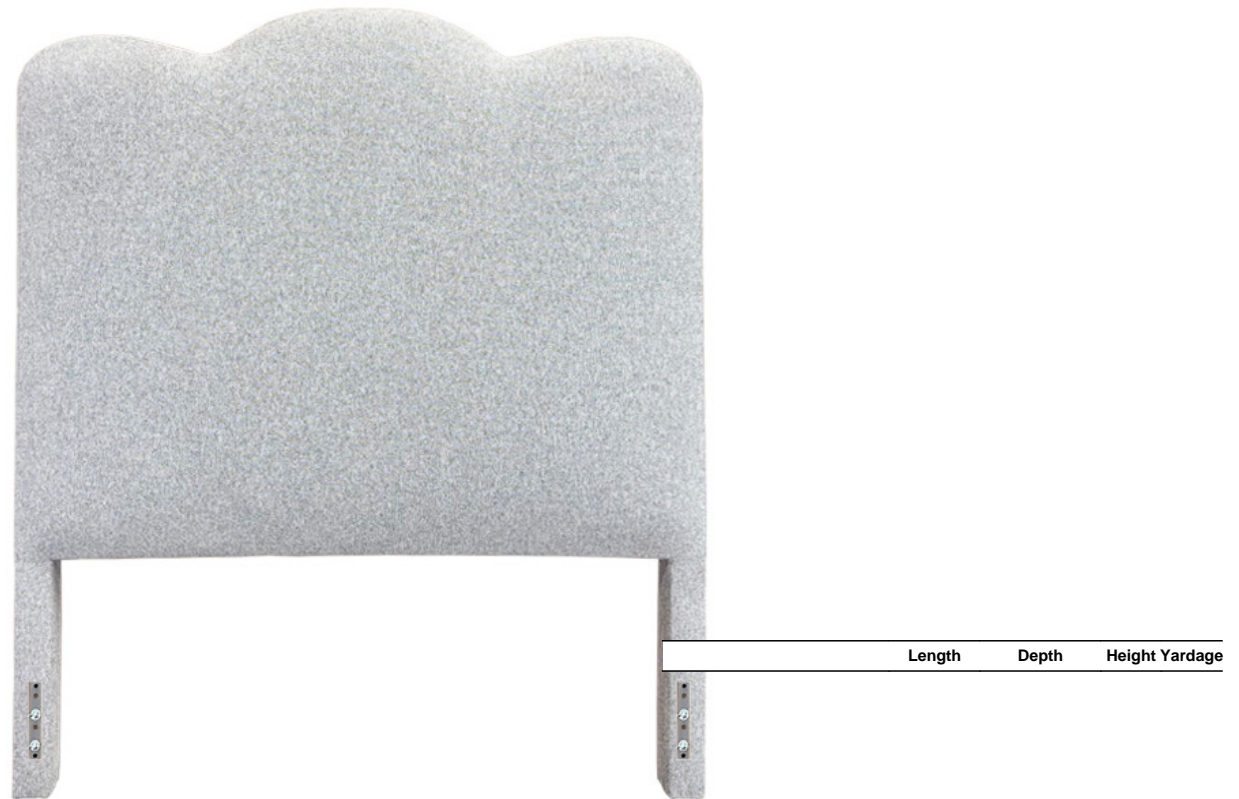

Style 480 (GOES WITH PWF UPHOLSTERED BED BASE)