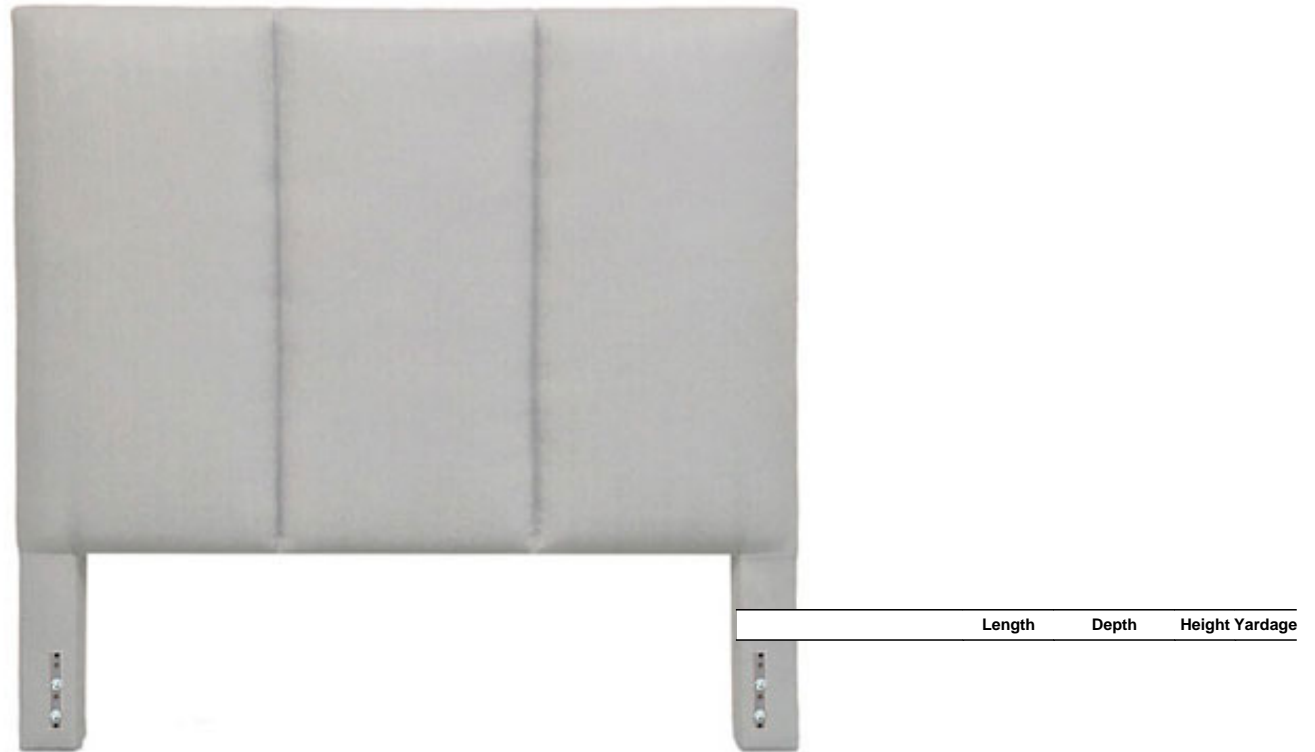

Style 393 (METAL BED FRAME HARDWARE, STANDARD MATTRESS WIDTH)