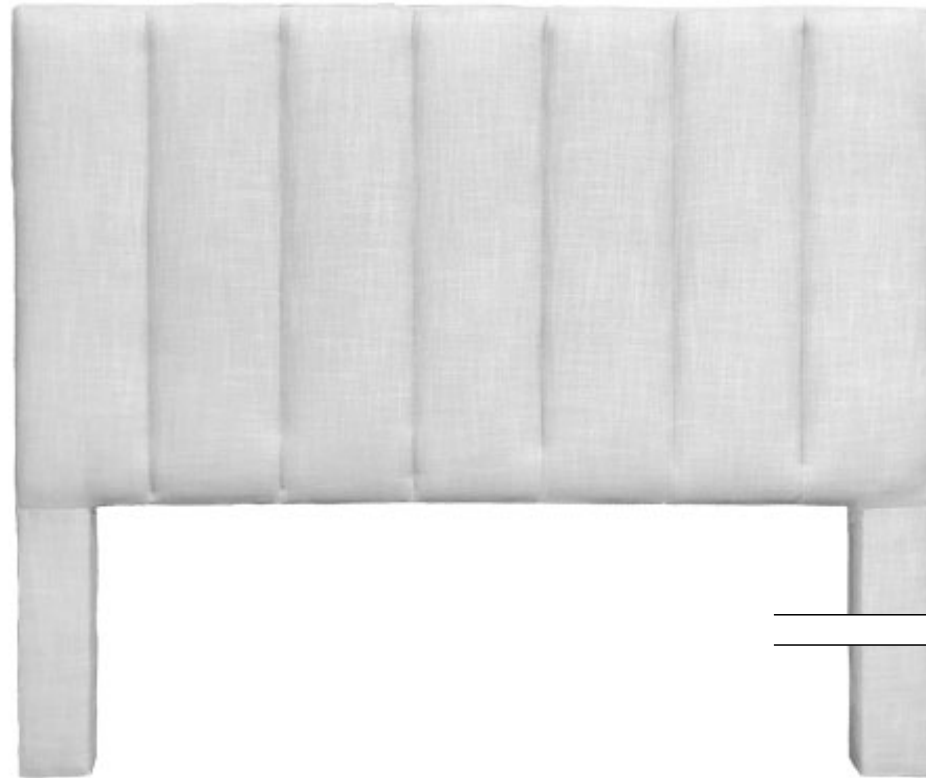

Style 472 (HARDWARE FREE, STANDARD MATTRESS WIDTH)

Length	Depth	Height Yardage