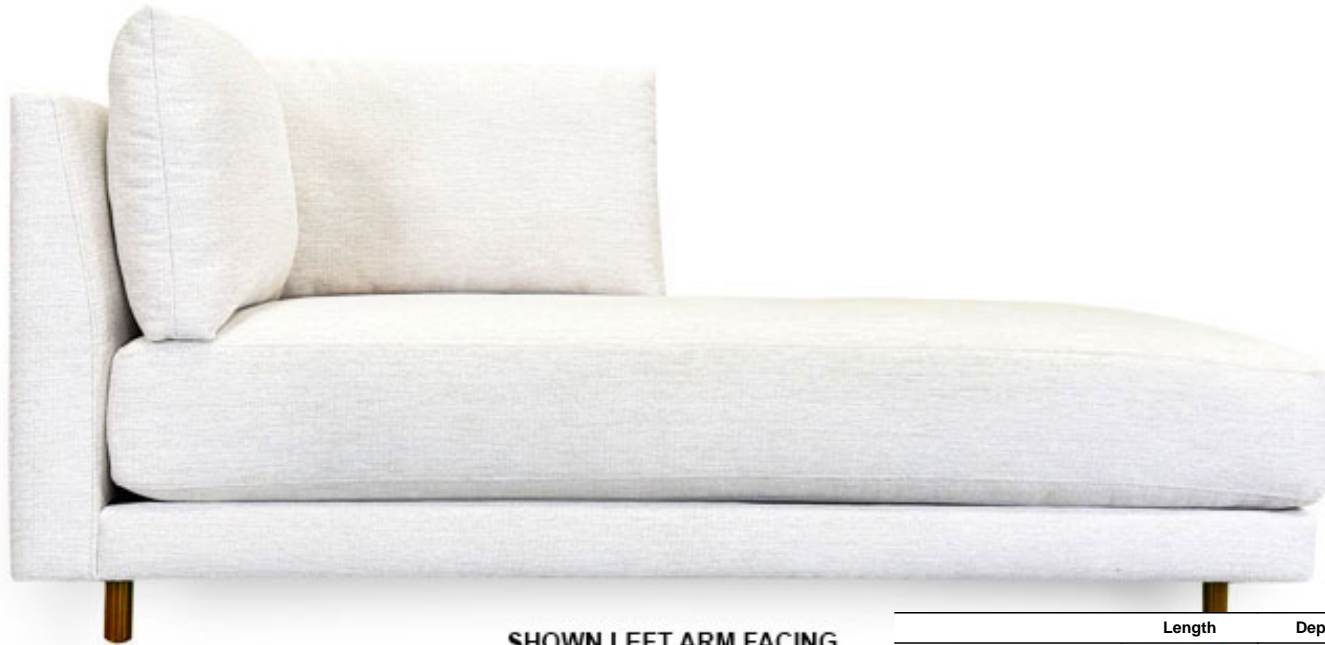

Style 7012

SHOWN LEFT ARM FACING

	Length	Depth	Height	Yardage
Stand-alone chaise	72	31	33	9
Frame height including legs			30	