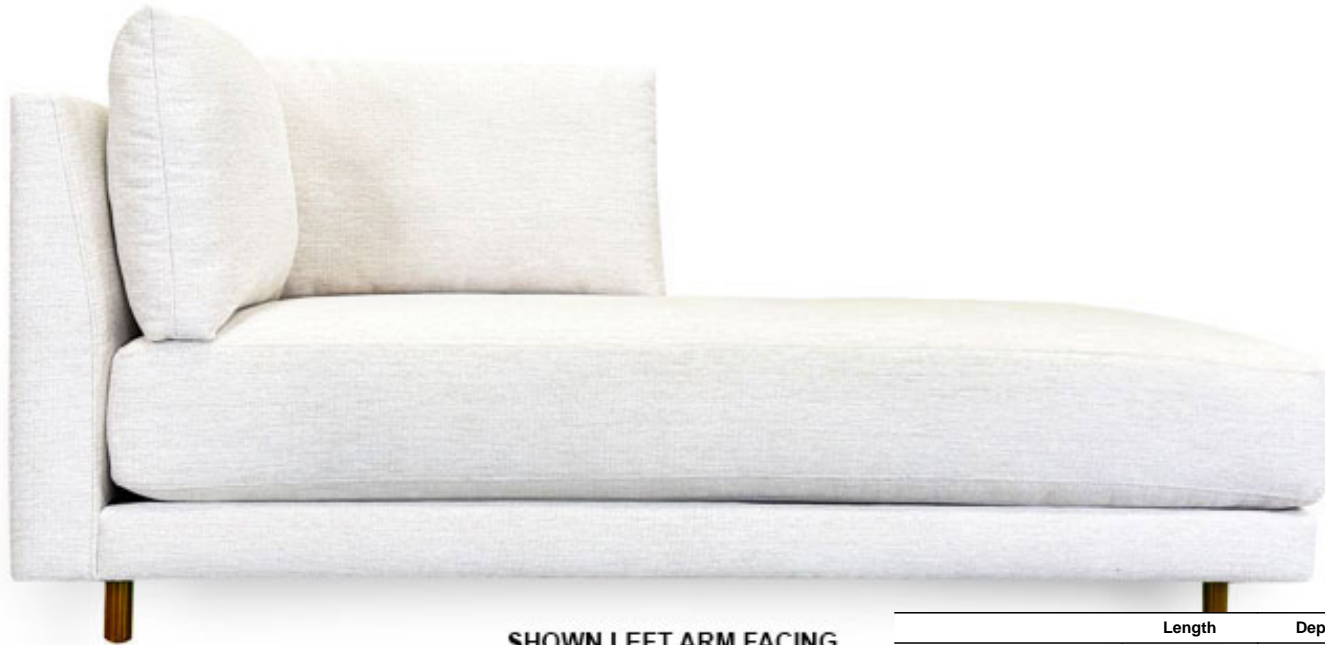

Style 7012

SHOWN LEFT ARM FACING

	Length	Depth	Height Yardage	
Stand-alone chaise	72	31	33	9
Frame height including legs			30	