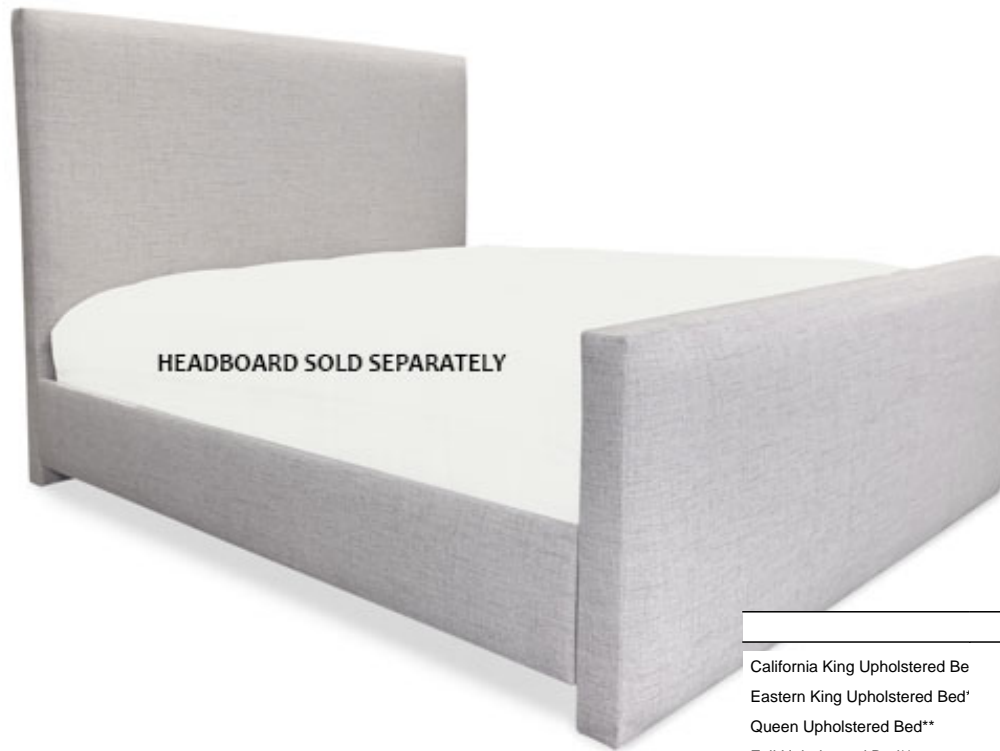

Style 319 UPHOLSTERED BED (RAILS & FOOTBOARD ONLY)

HEADBOARD SOLD SEPARATELY

	Length	Depth	Height Yardage	
California King Upholstered Be	77	89	28*	6.5
Eastern King Upholstered Bed'	81	85	28*	6
Queen Upholstered Bed**	65	85	28*	6
Full Upholstered Bed**	58	79	28*	5.5
Twin Upholstered Bed**	43	79	28*	5
**Depth not including hdbd				
*Height at footboard				