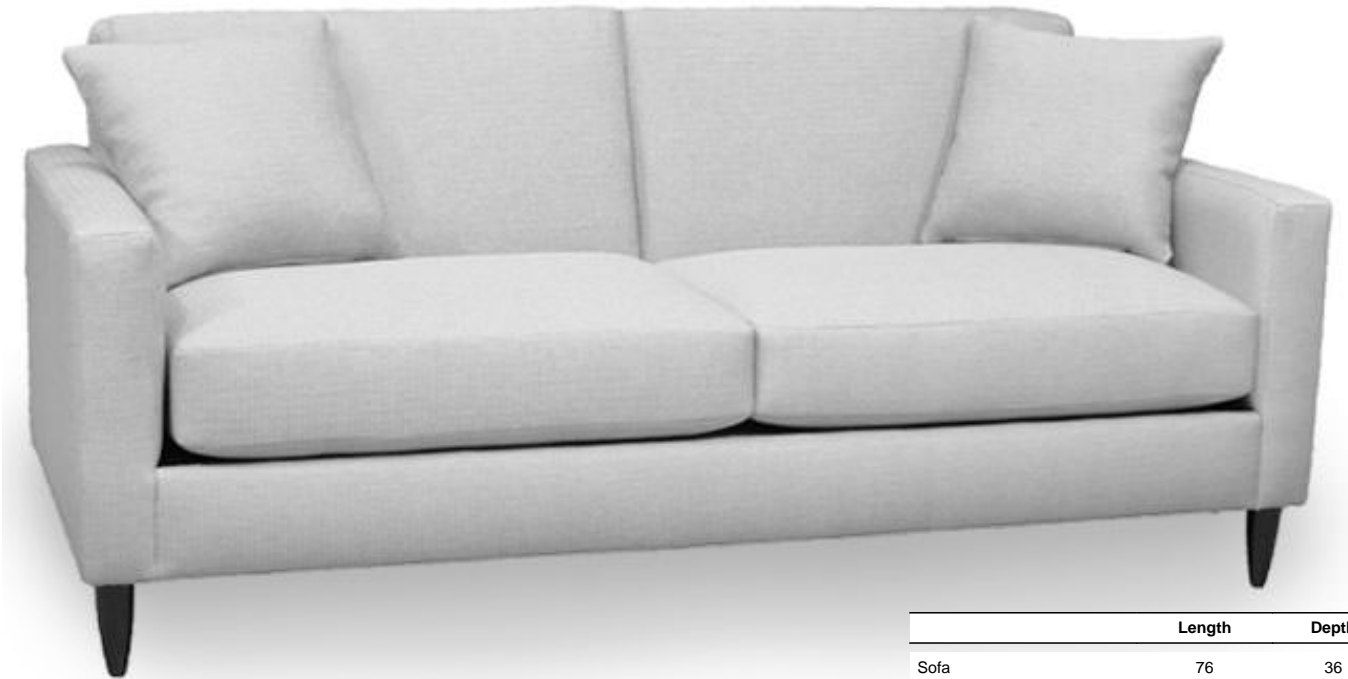

Style 6020

	Length	Depth	Height Yardage	
Sofa	76	36	34	10
Love	54	36	34	8
Chair	32	36	34	6.5