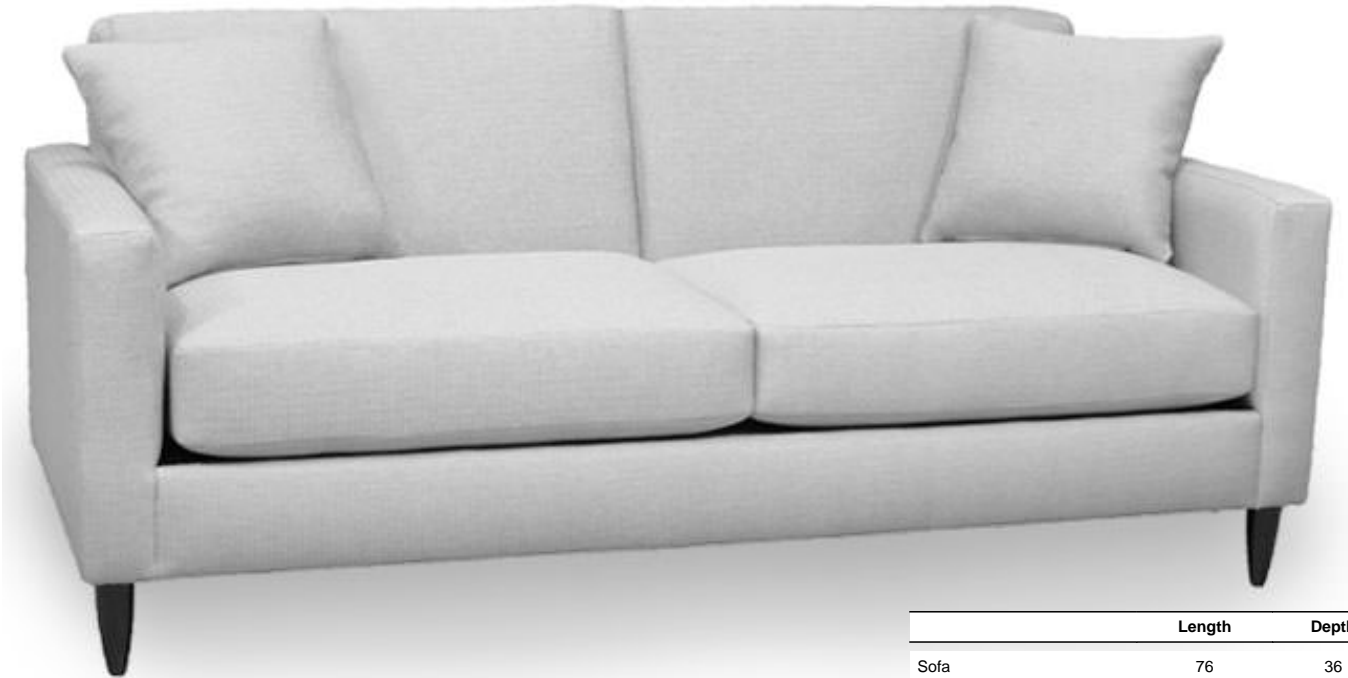

Style 6020

	Length	Depth	Height Yardage	
Sofa	76	36	34	10
Love	54	36	34	8
Chair	32	36	34	6.5