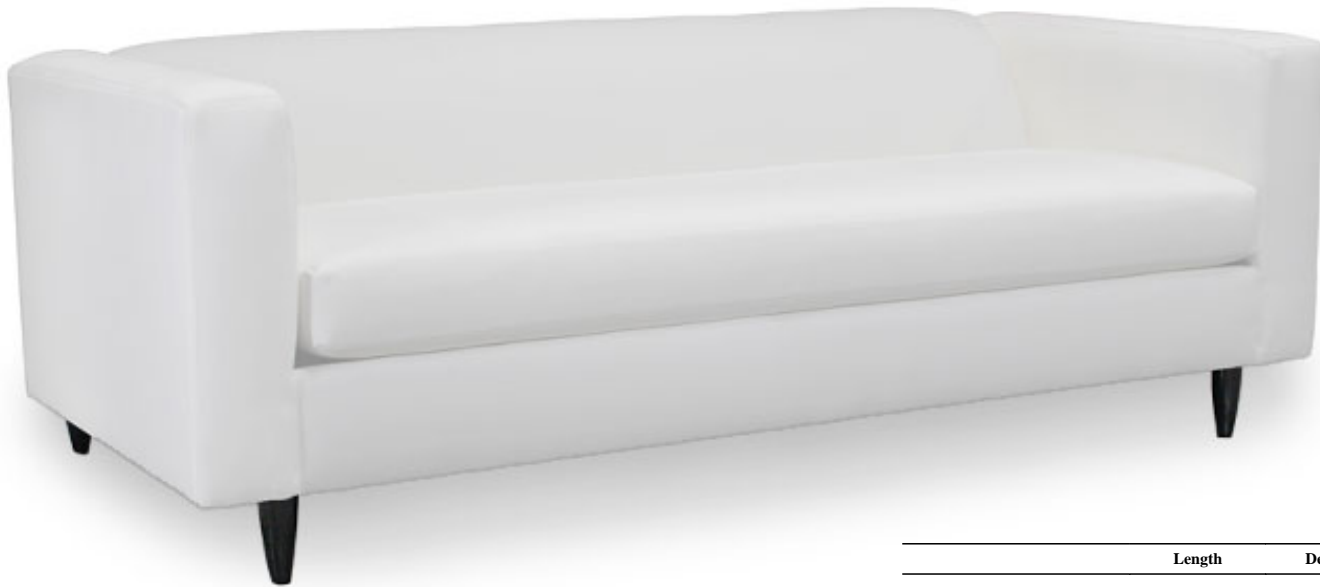

Style 1410

	Length	Depth	Height	Yardage
Sofa	81	35	29	10
Love	58	35	29	8
Chair	35	35	29	6