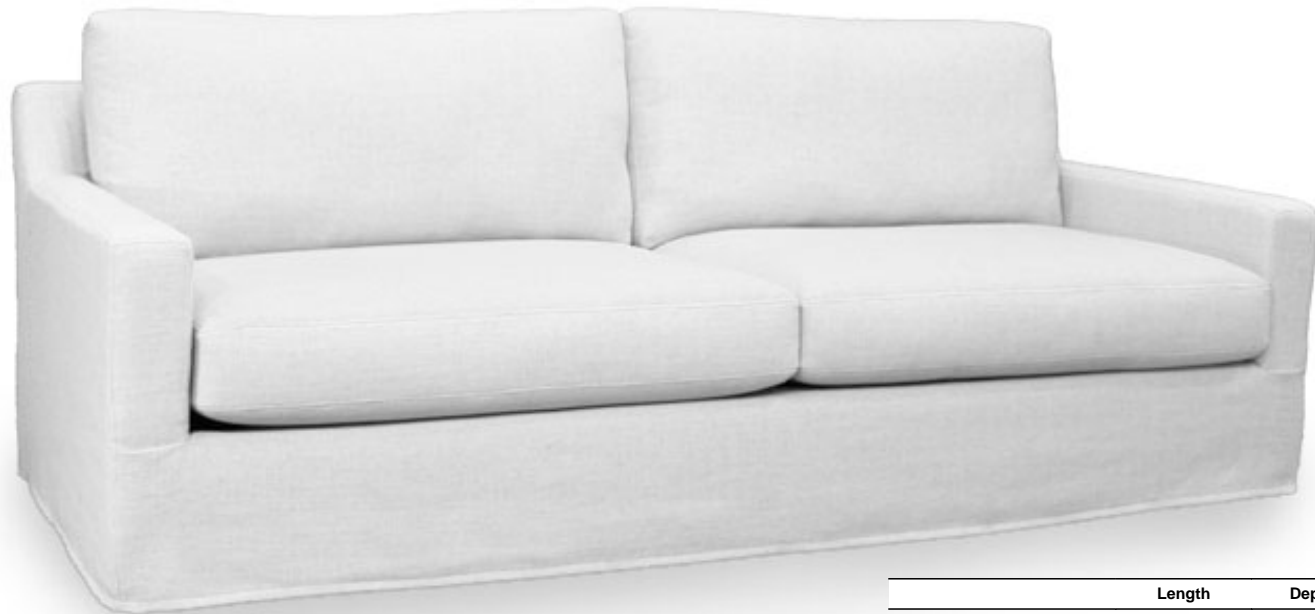

Style 1722

	Length	Depth	Height	Yardage
Sofa	94	38/40/42	36	14.5
Love	69	38/40/42	36	11.5
Chair	39	38/40/42	36	8
1 arm sofa with return	103/105/107	38/40/42	36	17
1 arm sofa	94	38/40/42	36	14.5
1 arm love	65	38/40/42	36	11
1 arm chaise	38	68/70/72	36	10
Bumper with return	96/98/100	38/40/42	36	14
Bumper	58	38/40/42	36	9
Corner	38/40/42	38/40/42	36	8
Ottoman	35/37/39	35/37/39	19	4.5