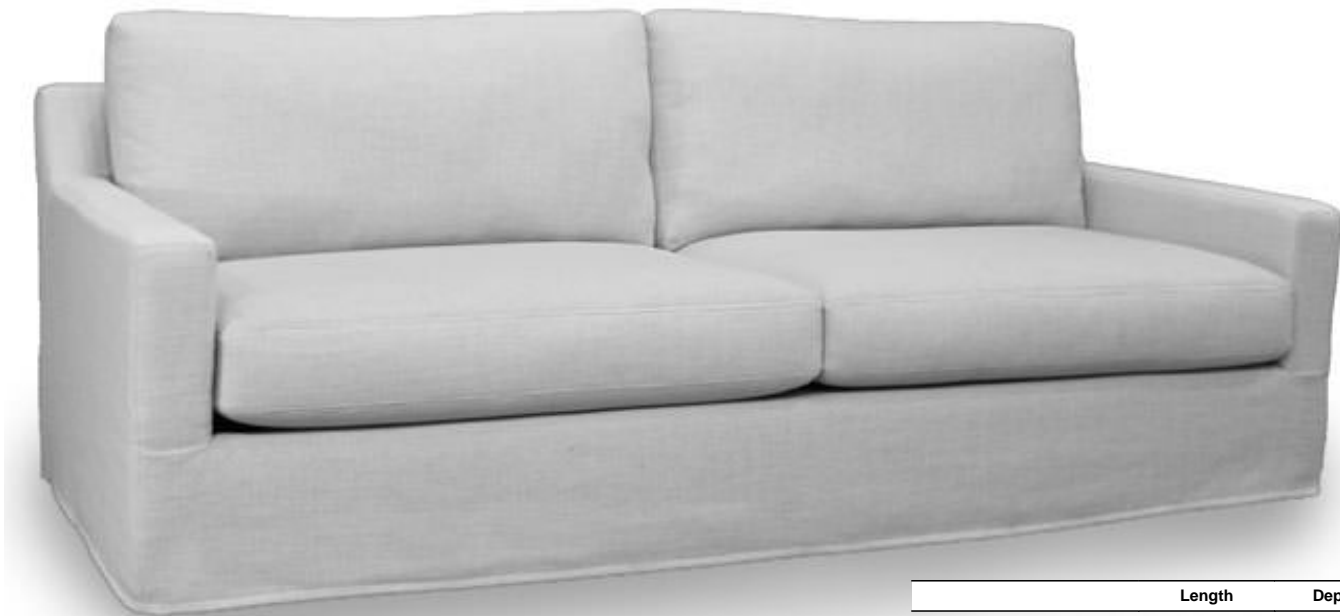

Style 1722

	Length	Depth	Height	Yardage
Sofa	94	38/40/42	36	14.5
Love	69	38/40/42	36	11.5
Chair	39	38/40/42	36	8
1 arm sofa with return	103/105/107	38/40/42	36	17
1 arm sofa	94	38/40/42	36	14.5
1 arm love	65	38/40/42	36	11
1 arm chaise	38	68/70/72	36	10
Bumper chaise with return	96/98/100	38/40/42	36	14
Bumper chaise	58	38/40/42	36	9
Frame height including legs			31	