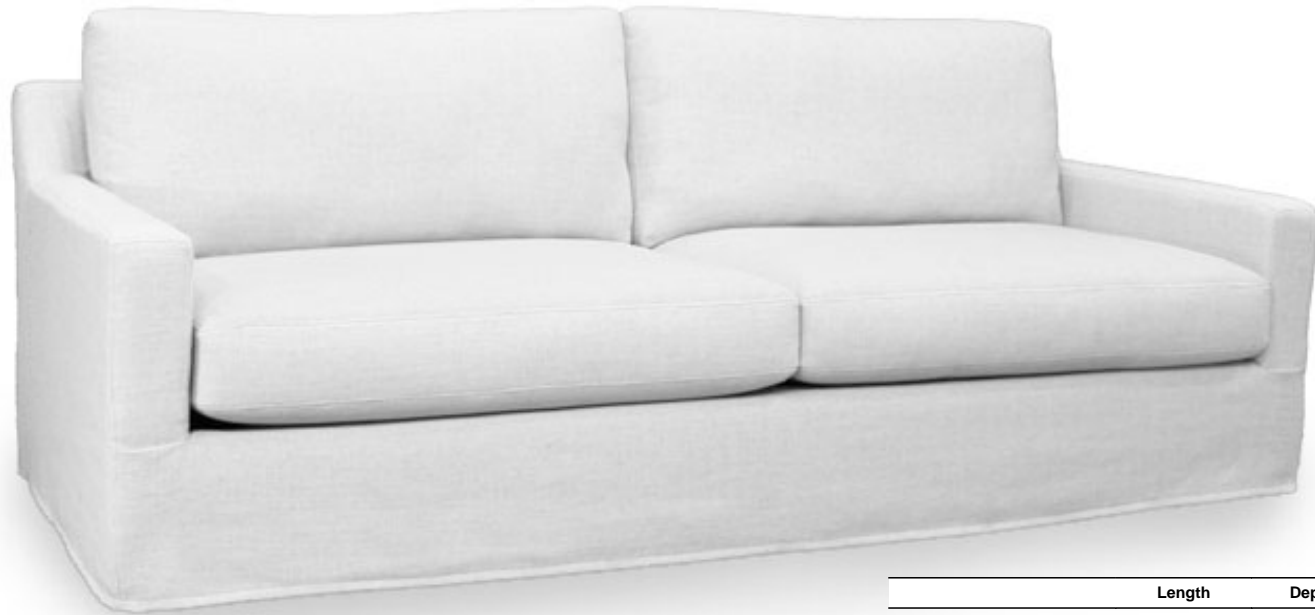

# Style 1722

|                        | Length      | Depth    | Height | Yardage |
|------------------------|-------------|----------|--------|---------|
| Sofa                   | 94          | 38/40/42 | 36     | 14.5    |
| Love                   | 69          | 38/40/42 | 36     | 11.5    |
| Chair                  | 39          | 38/40/42 | 36     | 8       |
| 1 arm sofa with return | 103/105/107 | 38/40/42 | 36     | 17      |
| 1 arm sofa             | 94          | 38/40/42 | 36     | 14.5    |
| 1 arm love             | 65          | 38/40/42 | 36     | 11      |
| 1 arm chaise           | 38          | 68/70/72 | 36     | 10      |
| Bumper with return     | 96/98/100   | 38/40/42 | 36     | 14      |
| Bumper                 | 58          | 38/40/42 | 36     | 9       |
| Corner                 | 38/40/42    | 38/40/42 | 36     | 8       |
| Ottoman                | 35/37/39    | 35/37/39 | 19     | 4.5     |